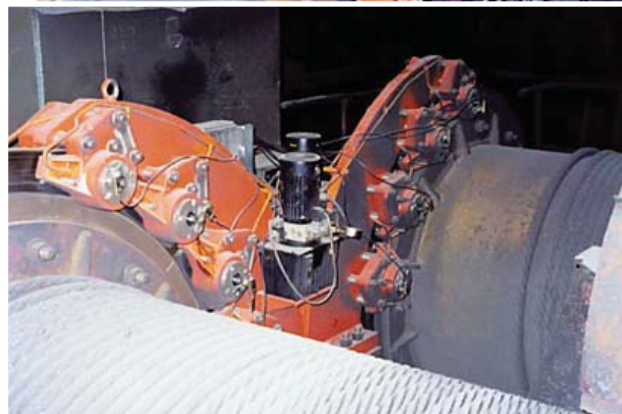

Crane Reference

Slovakia

Scope

16 x BSFH 370 and 4 x power units on a 250 t steelwork crane with 4 discs on 2 drums installed in Slovakia.