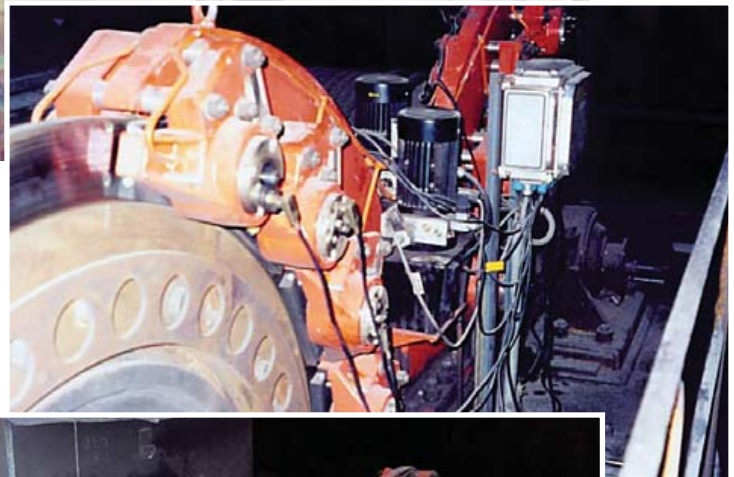

Crane Reference

Slovakia

Scope

16 x BSFH 370 and 4 x power units on a 250 t steelwork crane with 4 discs on 2 drums installed in Slovakia.