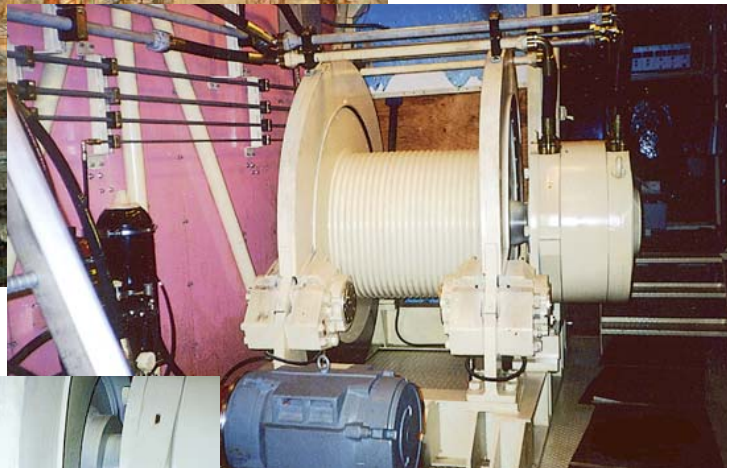

Crane Reference

China

SCOPE

4 x BSFH 515 brakes fitted on a construction crane in China at the Three Gorges Dam.